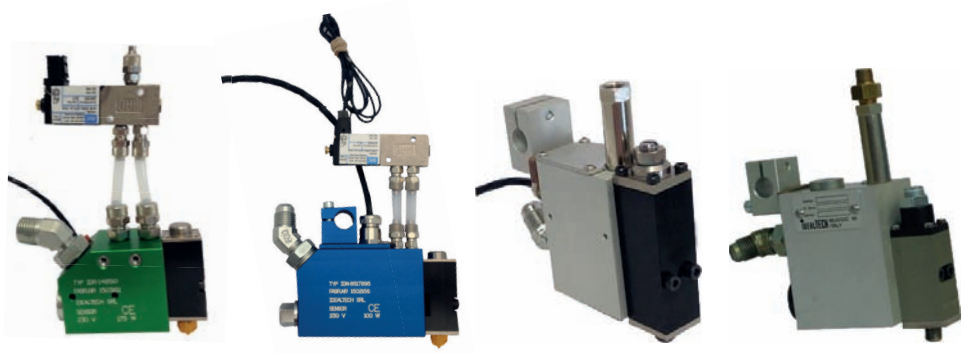

# GUN LINE

The automatic applicators by Idealtech have been designed in order to apply the adhesive in points or stripes of different length. They are modular and available with different configurations: one or more modules, high flow filter or without filter. It is possible fitting solenoid valves for running glue points and their width. Idealtech applicators ensure a remarkable and durable re- liability; furthermore, they can be easily installed on automatic machines present on the market, thanks to their modularity and their contained dimensions.

Mini module

Multi module

Spray

TMF