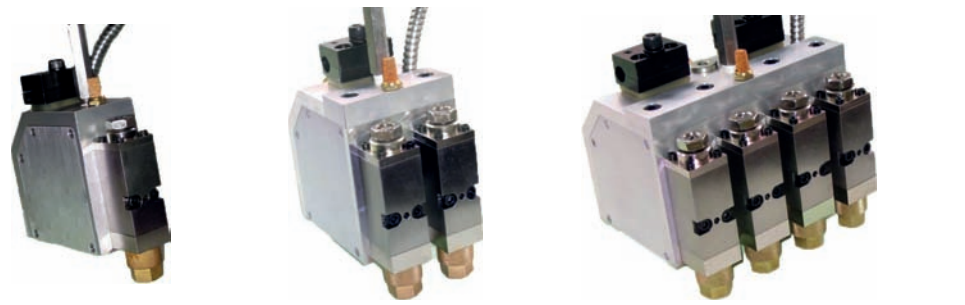

# GUN LINE

The automatic applicators by Idealtech have been designed in order to apply the adhesive in points or stripes of different length. They are modular and available with different configurations: one or more modules, high flow filter or without filter. It is possible fitting solenoid valves for running glue points and their width. Idealtech applicators ensure a remarkable and durable re- liability; furthermore, they can be easily installed on automatic machines present on the market, thanks to their modularity and their contained dimensions.

Mini module

Multi module

Spray

TMF